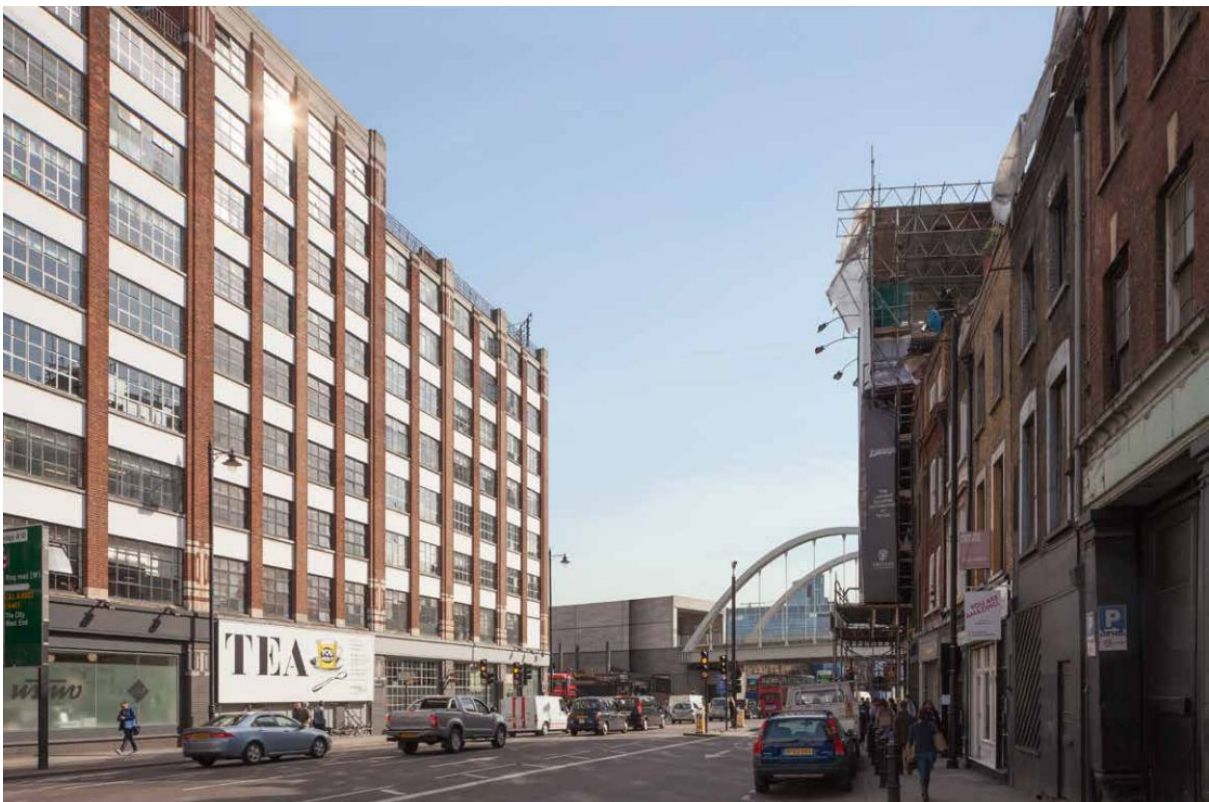

Bishopsgate Goodsyard - Site Context Photos

Aerial View of Site

View east from corner of Holywell Lane and Shoreditch High Street

View from corner of Plough Yard and Shoreditch High Street

View looking south down Shoreditch High Street

View looking west on Bethnal Green Road

View south from corner of Commercial Street and Shoreditch High Street

View south down Braithwaite Street

View from platform level looking east

Aerial view looking south over platform level